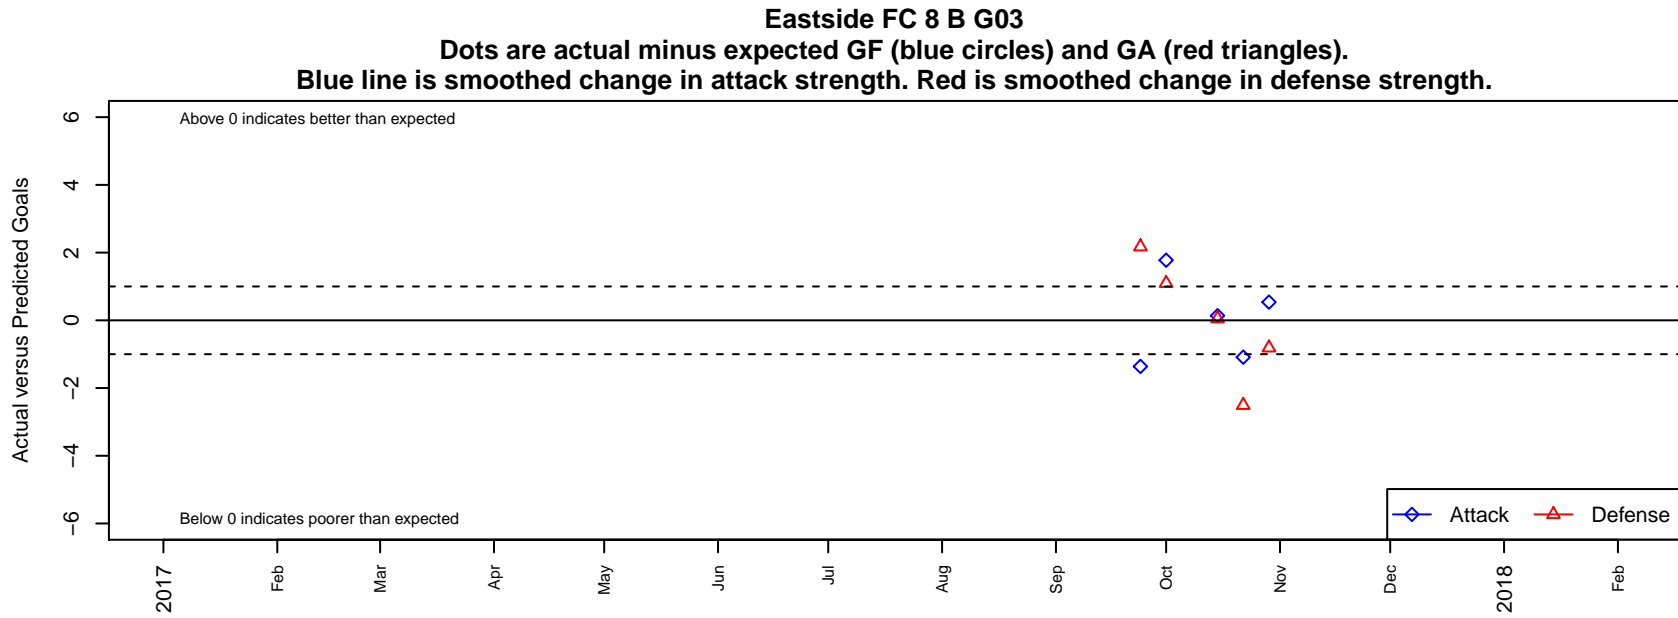

# Eastside FC 8 B G03

Eastside FC  
Preston, WA  
G03 total strength=1736  
attack=47.54 defense=13.81

alt names used:  
Eastside F.C. – 8th grade girls 2

Venues played:  
2017 RCL G03 8th G Fall

<b>date</b>	<b>home</b>		<b>away</b>		<b>venue</b>	<b>pred.home</b>	<b>pred.away</b>
2017-10-29	FWFC Blue G03	2	Eastside FC 8 B G03	3	2017 RCL G03 8th G Fall	1.19	2.46
2017-10-22	Eastside FC 8 B G03	6	Blackhills FC Black G03	4	2017 RCL G03 8th G Fall	7.09	1.49
2017-10-15	WPFC Black G03	2	Eastside FC 8 B G03	2	2017 RCL G03 8th G Fall	2.05	1.86
2017-10-01	Seattle United Copa G03	0	Eastside FC 8 B G03	5	2017 RCL G03 8th G Fall	1.09	3.22
2017-09-24	Eastside FC 8 B G03	0	GS Surf A G03	0	2017 RCL G03 8th G Fall	1.36	2.17